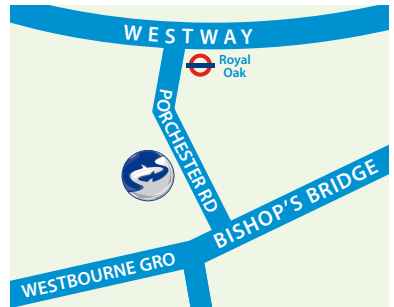

TRANSPORT

Tube: closest stations are Bayswater, Queensway and Royal Oak.
Car: metered parking can be found in the vicinity. £1 per 30mins.
Additional parking can be found in the Arthur Court car park.

CALL **08700 94 95 97** OR VISIT
www.swimmingnature.co.uk